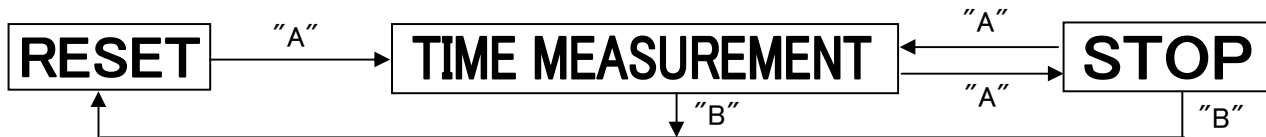

E) CHRONOGRAPH RESET(INCL. AFTER REPLACING BATTERY)

This procedure should be performed when the chronograph second hand does not return to zero position after the chronograph has been reset, and including after the battery has been replaced.

1. Pull the crown out to the 2nd position.
  2. Press button "A" to set the chronograph second hand to zero position. The chronograph hand can be advanced rapidly by continuously pressing button "A".
  3. Once the hand have been reset to zero position, push the crown back to the normal position.
2. Do not push the crown to normal position while the chronograph second hand returns to zero position. It stops on the way when the crown are returned to normal position and its position is recognized as zero position.

These specifications might be changed without prior notice.

CITIZEN WATCH CO., LTD.