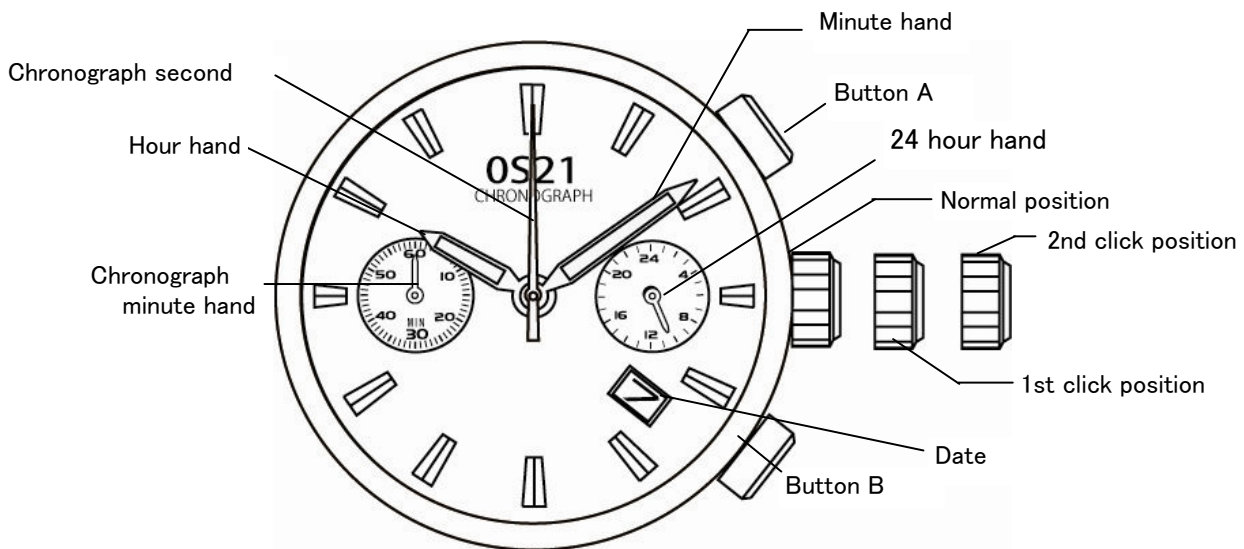

A) DISPLAYS AND BUTTONS

B) SETTING THE TIME

C) SETTING THE DATE

D) USING THE CHRONOGRAPH

E) CHRONOGRAPH RESET(INCL. AFTER REPLACING BATTERY)

A) DISPLAYS AND BUTTONS

B) SETTING THE TIME

1. Pull the crown out to the 2nd click position.
2. Turn the crown to set hour and minute hands.

C) SETTING THE DATE

1. Pull the crown out to the 1st click position.
2. Turn the crown anticlockwise to set the date.

3. After the date has been set, push the crown back to the Normal position.
- *If the date is set between the hours of around 9:00 PM and 1:00 AM, the date may not change on the following day

D) USING THE CHRONOGRAPH

This chronograph is able to measure and display time in 1/1 second united up to maximum of 59 minutes 59 seconds.

Measuring time with the chronograph

1. The chronograph can be started and stopped each time button "A" is pressed.
2. Pressing button "B" resets the chronograph and the chronograph second hand, chronograph minute hand, and chronograph hour hand return to zero position.

1. Pull the crown out to the 2nd position.
 2. Press button "A" to set the chronograph second hand to zero position. The chronograph hand can be advanced rapidly by continuously pressing button "A".
 3. Once the hand have been reset to zero position, push the crown back to the normal position.
- * Do not push the crown to normal position while the chronograph second hand returns to zero position. It stops on the way when the crown are returned to normal position and its position is recognized as zero position.